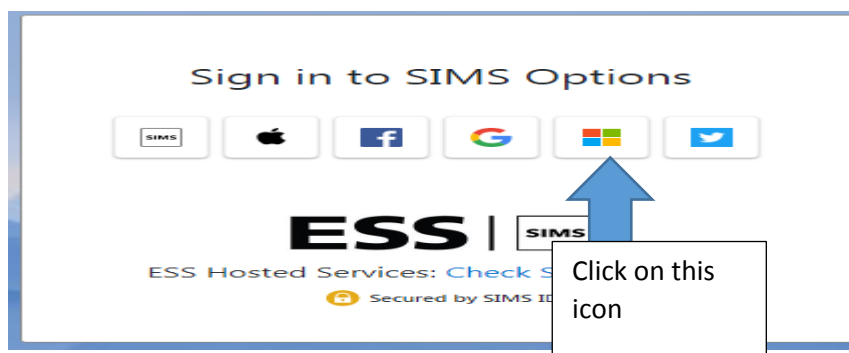

Step 1

There are 2 ways to access options online:

- 1- SIMS Student app: The Options online is accessed the same way as you access your homework using SIMS student app. There should be an app navigating you to Options.
- 2- Web browser:
Go to <https://www.sims-options.co.uk/> than click on windows icon